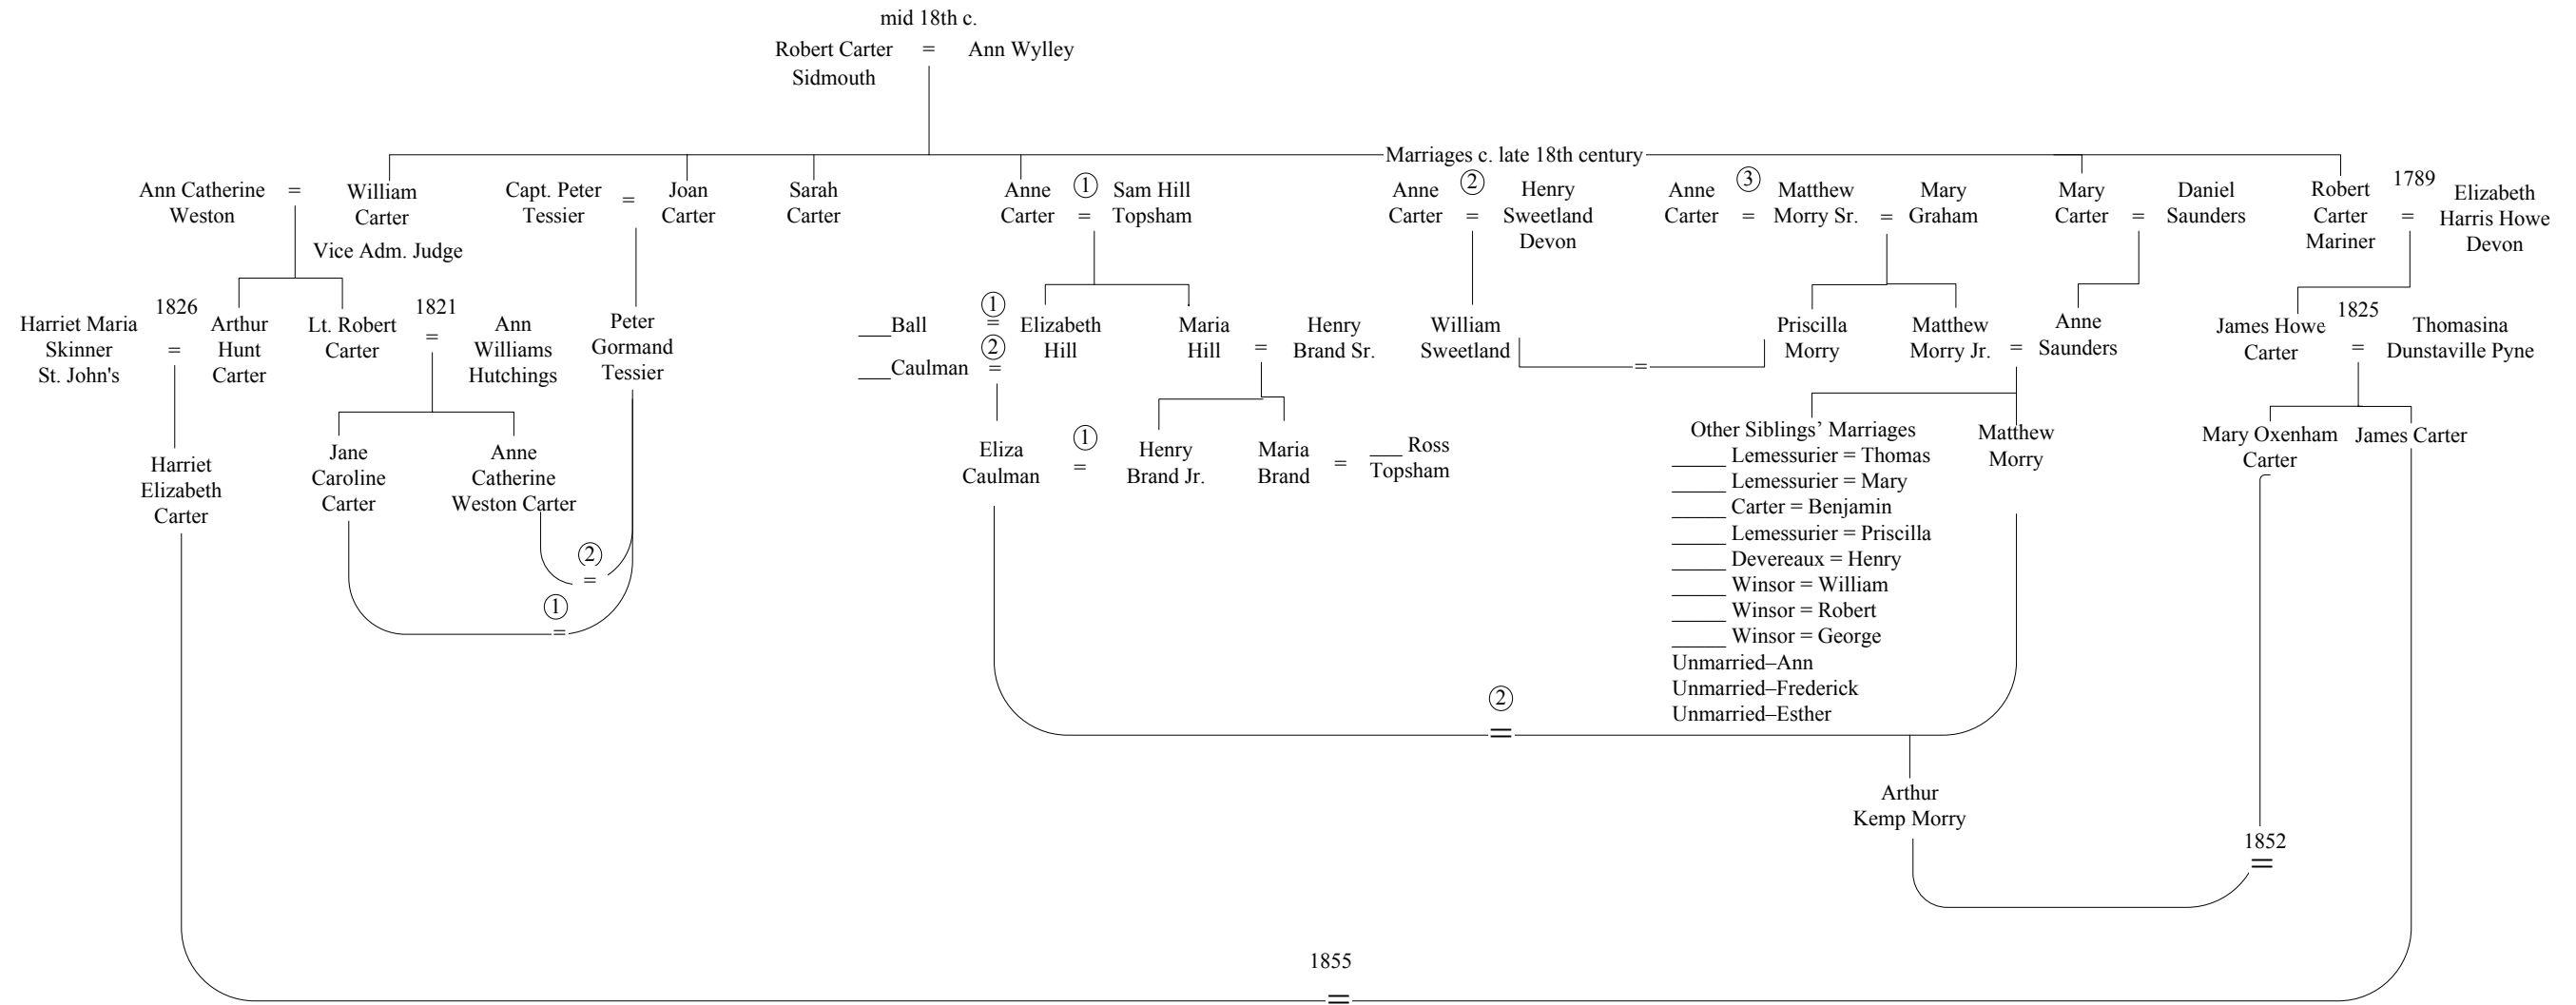

Appendix E
 Partial Family Tree, Carter-Morry Families, Ferryland and Caplin Bay, Mid-Eighteenth to Mid-Nineteenth Centuries

Note: Numbers reflect order of marriages.

Sources: HE, interview by author, Ferryland, 20 July 1999; FMDB, file 02B; PANL, MG 205, Pole Papers, 1799-1800; and PANL, MG 31, Carter Family Papers.