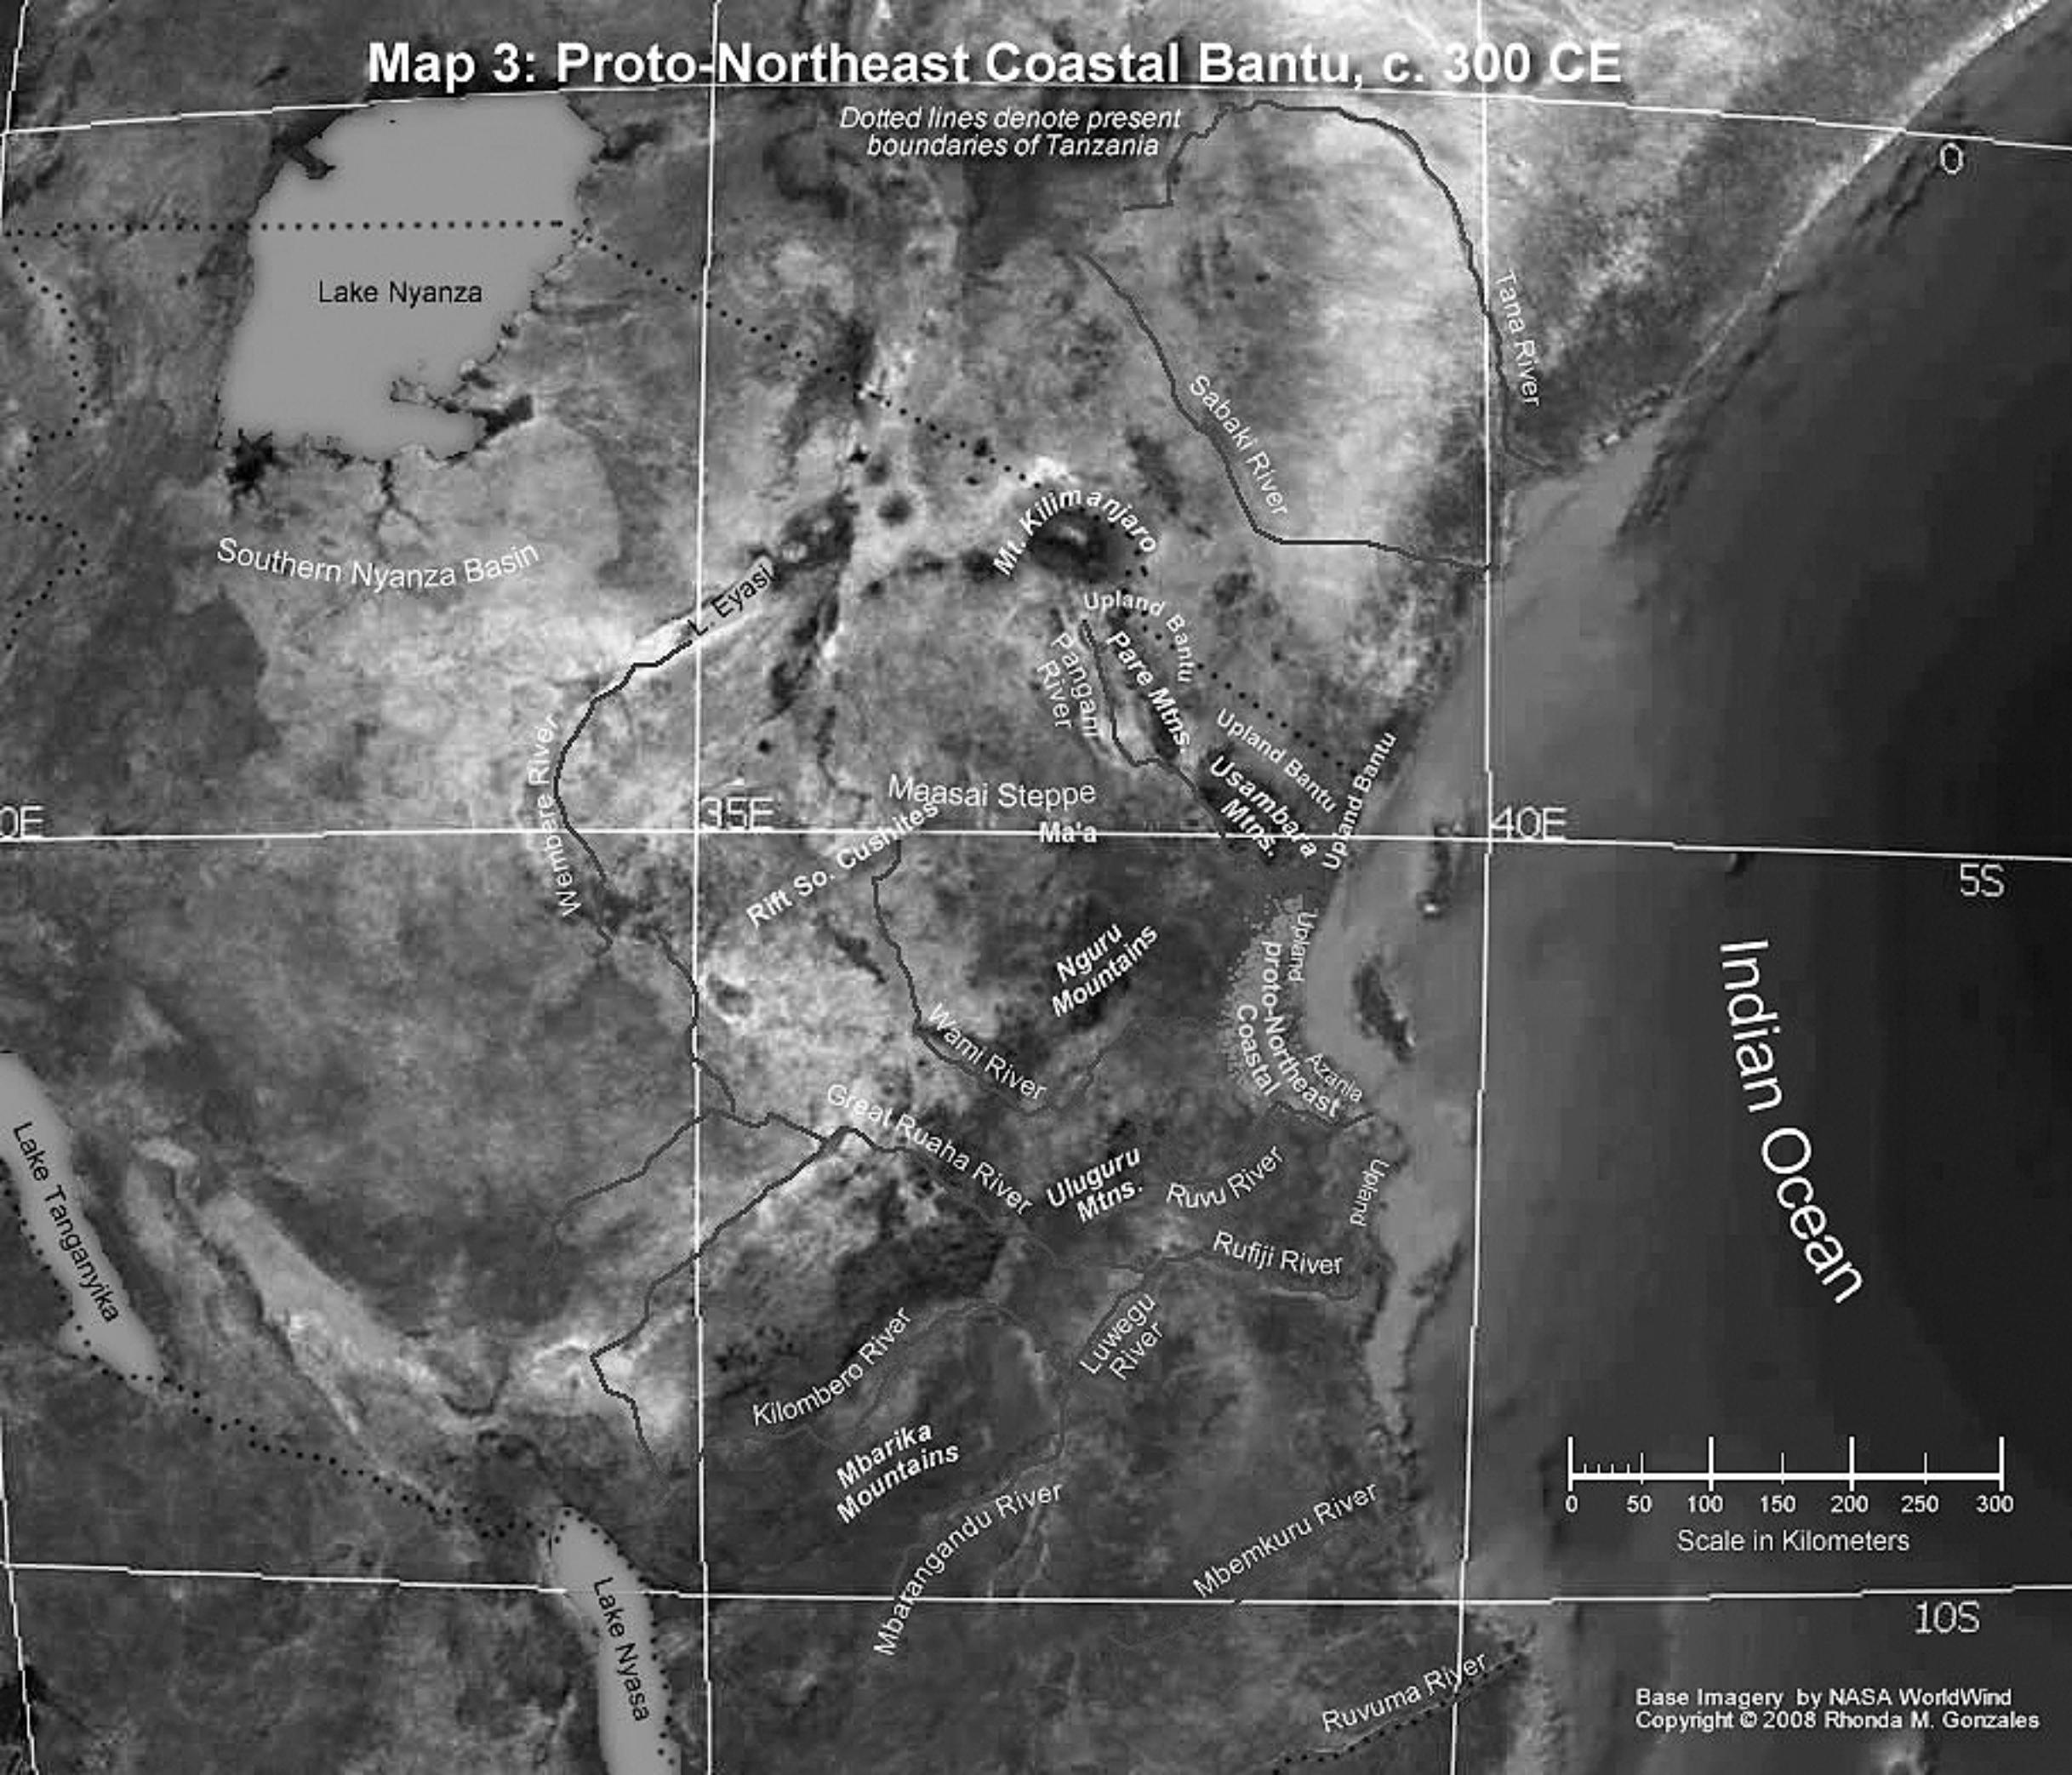

Map 3: Proto-Northeast Coastal Bantu, c. 300 CE

Dotted lines denote present boundaries of Tanzania

Lake Nyanza

Southern Nyanza Basin

Tana River

Sabaki River

Mt. Kilimanjaro

Upland Bantu

Uluguru Mtns.

Ruwu River

Rufiji River

Upland

Azania

Upland

Lake Tanganyika

Kilombero River

Luwegu River

Mbarika Mountains

Mbatangandu River

Mbemkuru River

Indian Ocean

Scale in Kilometers

10S